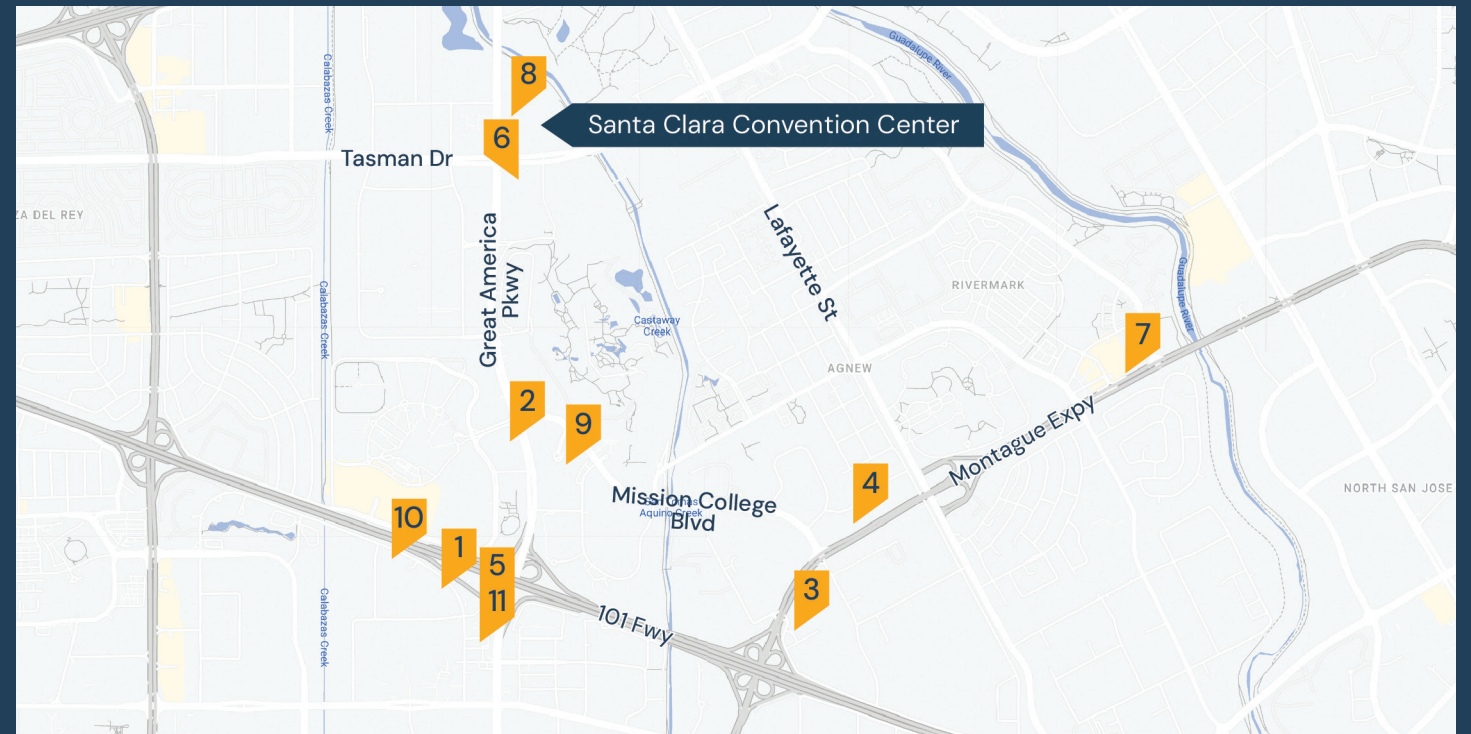

Hotel Accommodations

Hotel	Address	Total Guest Rooms	Total Event Space
01 AC Hotel Santa Clara	2970 Lakeside Dr., Santa Clara, CA, 95054	185	1,389 SQ FT
02 Avatar Hotel	4200 Great America Parkway, Santa Clara, CA, 95054	168	2,924 SQ FT
03 Delta Hotel by Marriott – Santa Clara Silicon Valley	2151 Laurelwood Road, Santa Clara, CA, 95054	263	6,750 SQ FT
04 Element Santa Clara	1950 Wyatt Drive, Santa Clara, CA, 95054	175	1,415 SQ FT
05 Embassy Suites Santa Clara – Silicon Valley	2885 Lakeside Drive, Santa Clara, CA, 95054	258	4,044 SQ FT
06 Hilton Santa Clara	4949 Great America Parkway, Santa Clara, CA, 95054	280	5,142 SQ FT
07 Hyatt House Santa Clara	3915 Rivermark Plaza, Santa Clara, CA, 95054	150	500 SQ FT
08 Hyatt Regency	5101 Great America Parkway, Santa Clara, CA, 95054	505	60,000 SQ FT
09 Marriott Santa Clara	2700 Mission College Blvd, Santa Clara, CA, 95054	759	26,849 SQ FT
10 Hyatt Centric Silicon Valley	3100 Lakeside Drive, Santa Clara, CA, 95054	219	6,982 SQ FT
11 Towneplace by Marriott	2877 Lakeside Drive, Santa Clara, CA, 95054	107	
		3,069	