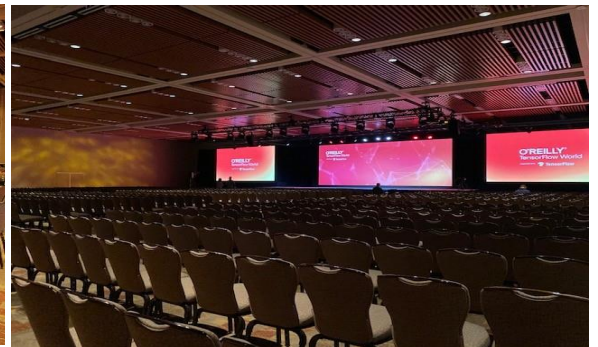

Mission City Ballroom

	Square feet	Reception/Theater	Classroom	Banquet	Booths 110x110
Full Ballroom	22,400	3,199	1,119	1,493	111

SPECIAL FEATURES:

- Multiple floor plan configurations
- Steps away from Hyatt Regency Lobby
- Beautiful Corridor for Receptions
- Two full scale Bathrooms
- Multiple entrance points
- Carpeting
- First floor access
- Located near Main Lobby Entrance

Our most premiere space spans a total of 22,398 square feet. Equipped with 3 Meeting rooms and an option of 5 ballroom sections, the Mission City Ballroom is our best and brightest. Available to book one year in advance.