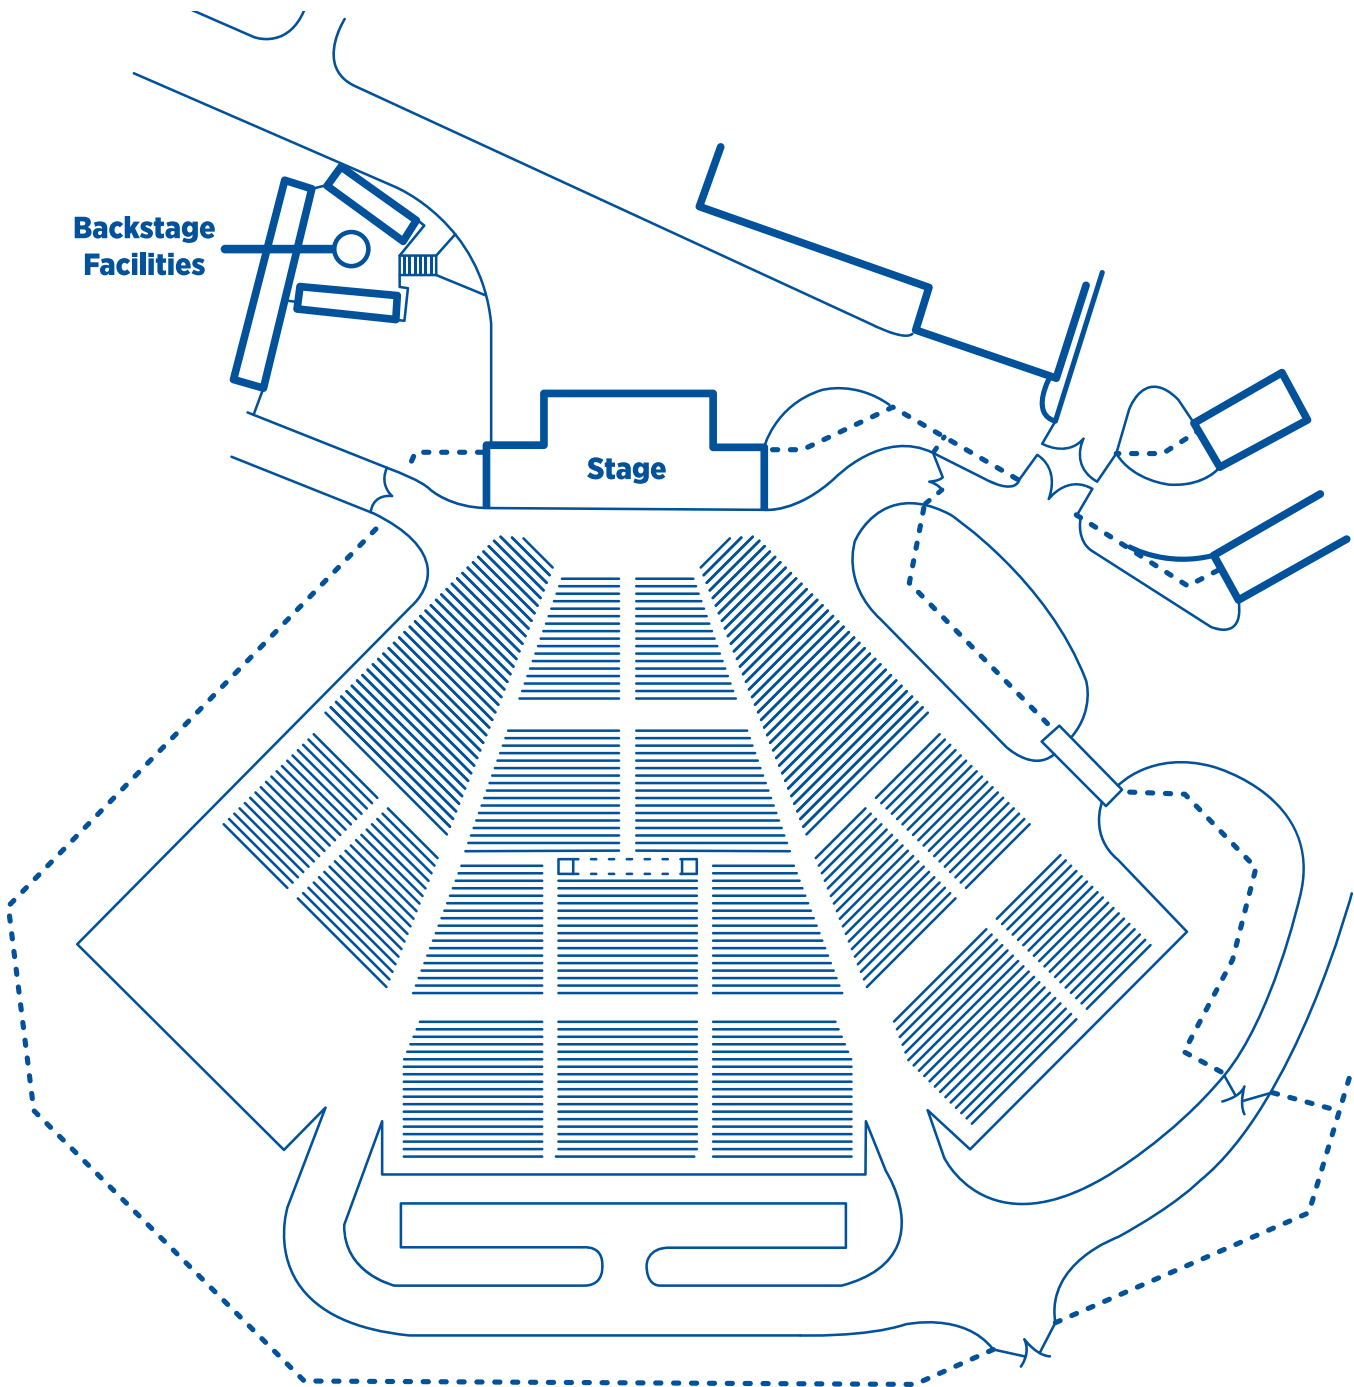

Redwood Amphitheater

Type of Theater	Stage Size	Stage Riser	Stage Ceiling	Stage Opening	House Dimensions	House Area	Seating Capacity
Outdoor Concert	WxD	HT	HT	WxH	LxD	Sq. Ft.	#
	60' x 46'	6'	29'	N/A	380' x 240'	364,000	8,000