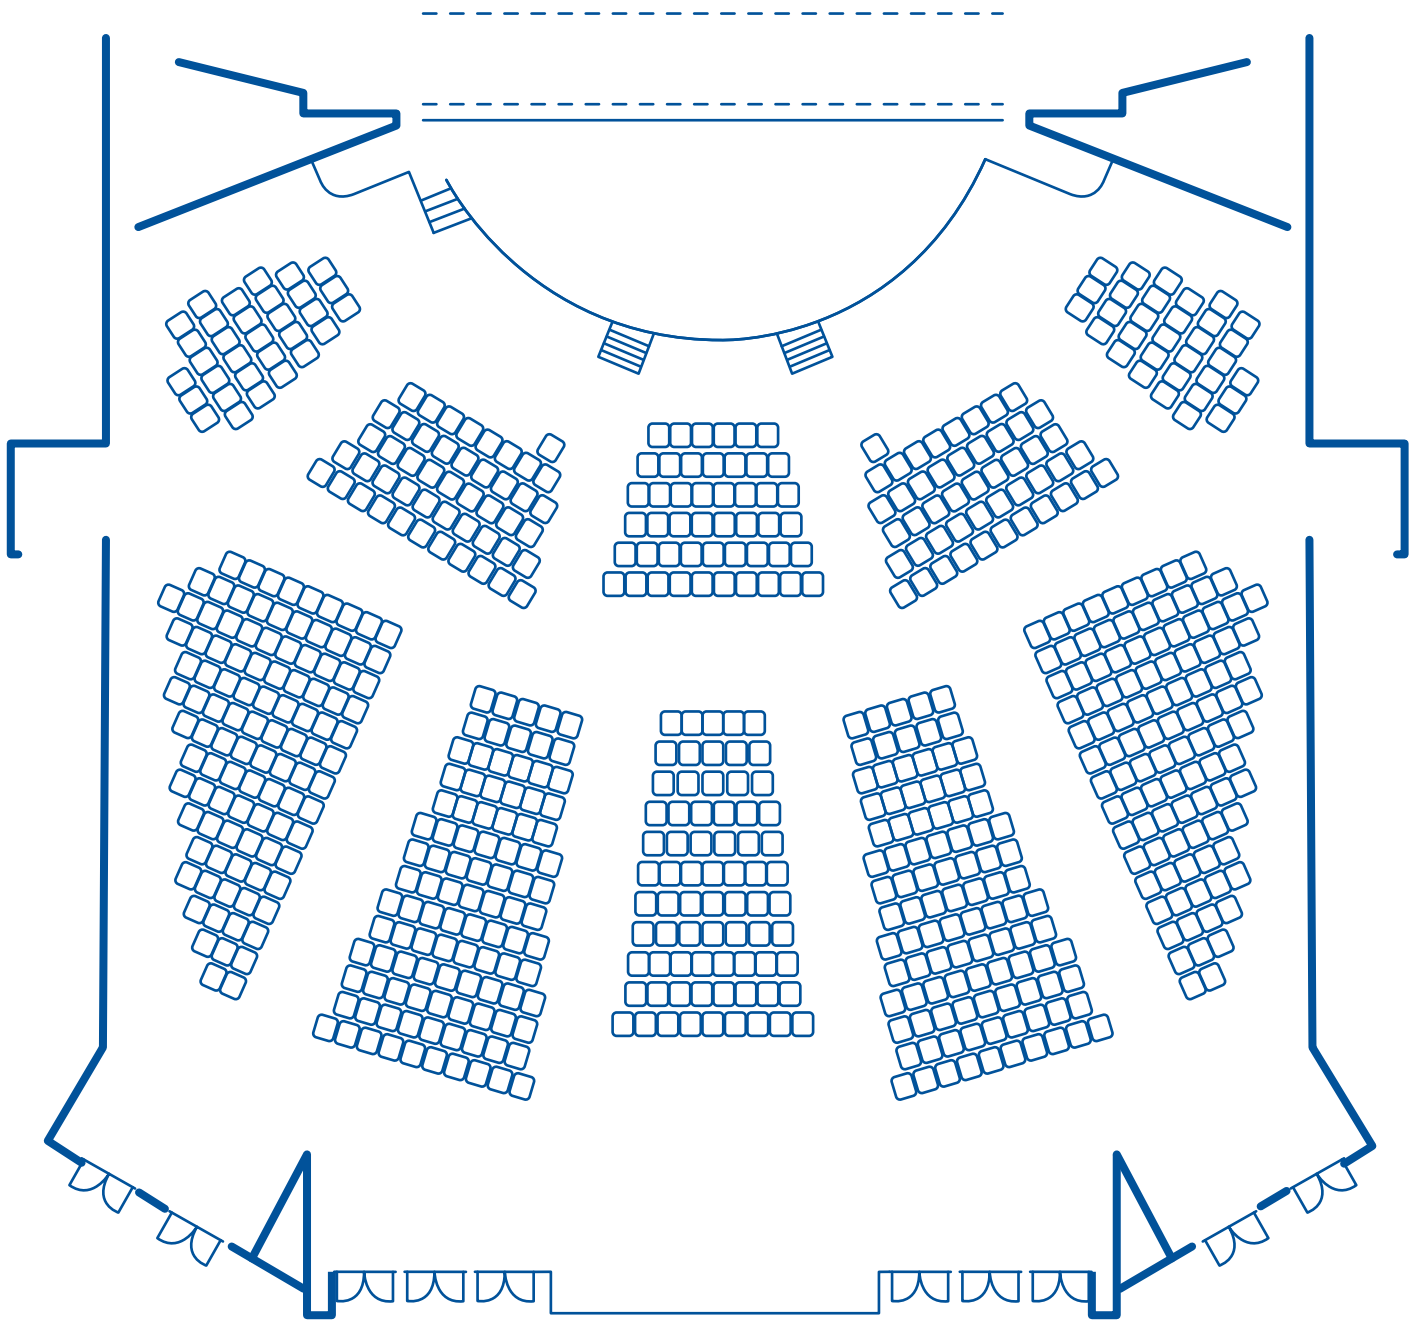

Our Amphitheater Facility Includes

- 8,500 theater-style fixed bench seats

Dimensions of Amphitheater

- Raised stage, 60' wide x 46' deep
- Sound wings: 19' x 19'
- Stage ceiling 30' high at downstage
- Stage ceiling 26' 6" at upstage
- Sound platform location: 120' from center stage
- Spot towers: 16' high, 120' from stage
- Two (2) private dressing rooms with bathroom available
- One (1) private waiting room area
- Accessible for guests with disabilities
- Lighting system available

THEATRE ROYALE

Theatre Royale offers a generous, elevated stage area, which is ideal for front and rear projection presentations. The theatre features full dimming house lights and a sloping, theater-style seating area. It's quaint courtyard entrance area makes a beautiful setting for a continental breakfast service. This theater has been previously used as a teleconferencing and satellite link up venue, as well as dance performance and houses our summer show.

Our Theatre Facility Includes

- 900 theater-style fixed seats
- Raised stage: 3' high, 44' x 11" wide, 41' deep
- Two (2) private dressing rooms with bathroom available
- Air-conditioned throughout
- Basic Lighting package includes wash
- Ideal for front projection presentations with included motorized screen from the ceiling

California's
Great America

Theatre Royale

Type of Theater	Stage Size	Stage Riser	Stage Ceiling	Stage Opening	House Dimensions	House Area	Seating Capacity
Indoor	WxD	HT	HT	WxH	LxD	Sq. Ft.	#
	40' x 40'	3'	26'	40' x 26'	102' x 69'	7,038	900