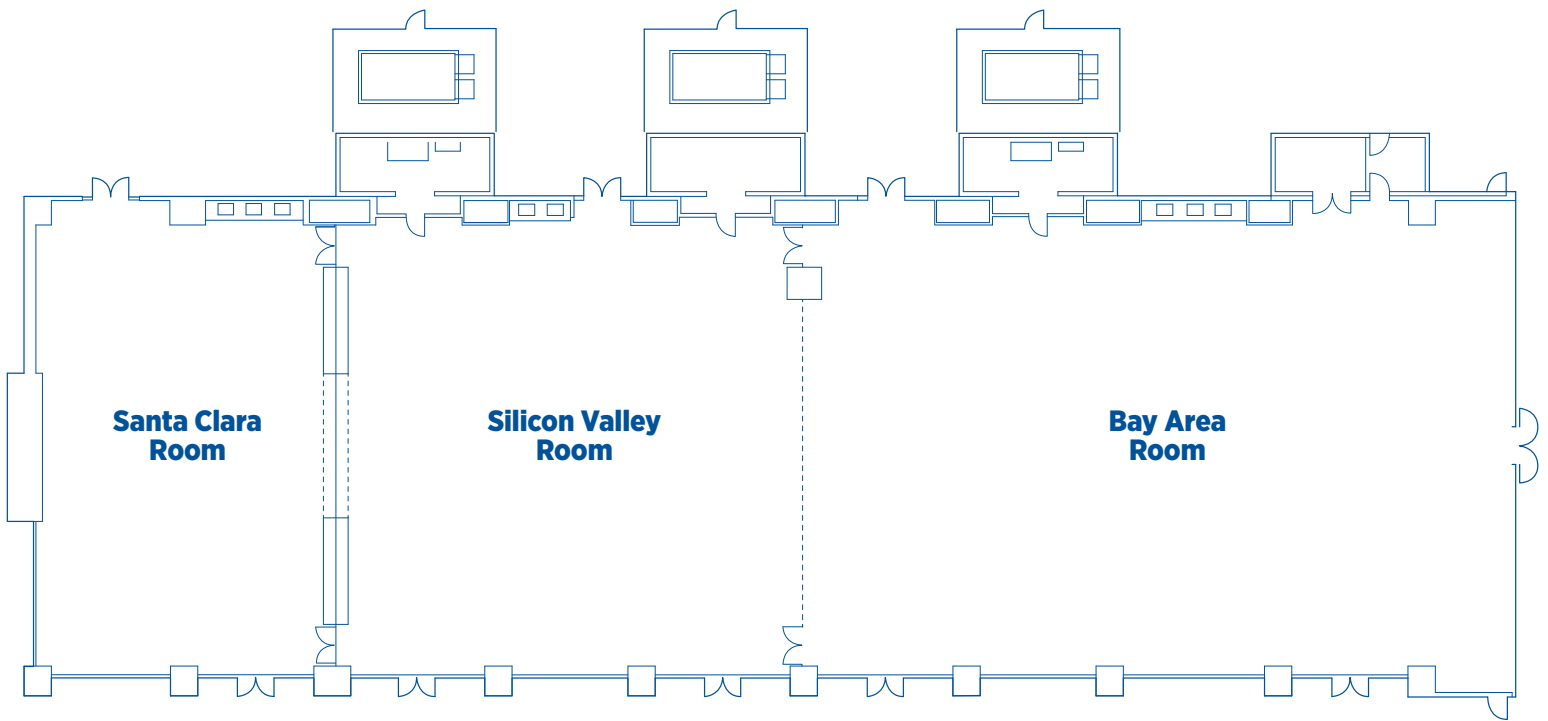

Great America Pavilion

	Great America Pavilion	Santa Clara	Silicon Valley	Bay Area
W X L	337 x 80	50 x 80	75 x 80	212 x 80
Square Feet	17,000	3,490	5,400	8,430
Ceiling Height (Cathedral Ceiling)	12'9" - 22'9"	12'9" - 22'9"	12'9" - 22'9"	12'9" - 22'9"
Banquet	1000	200	304	496
Reception	1800	350	550	900
Classroom	n/a	189	300	450
Theater	n/a	430	650	1000
U-Shape	n/a	99	144	240
Exhibits (10' x 10')	80	16	25	40