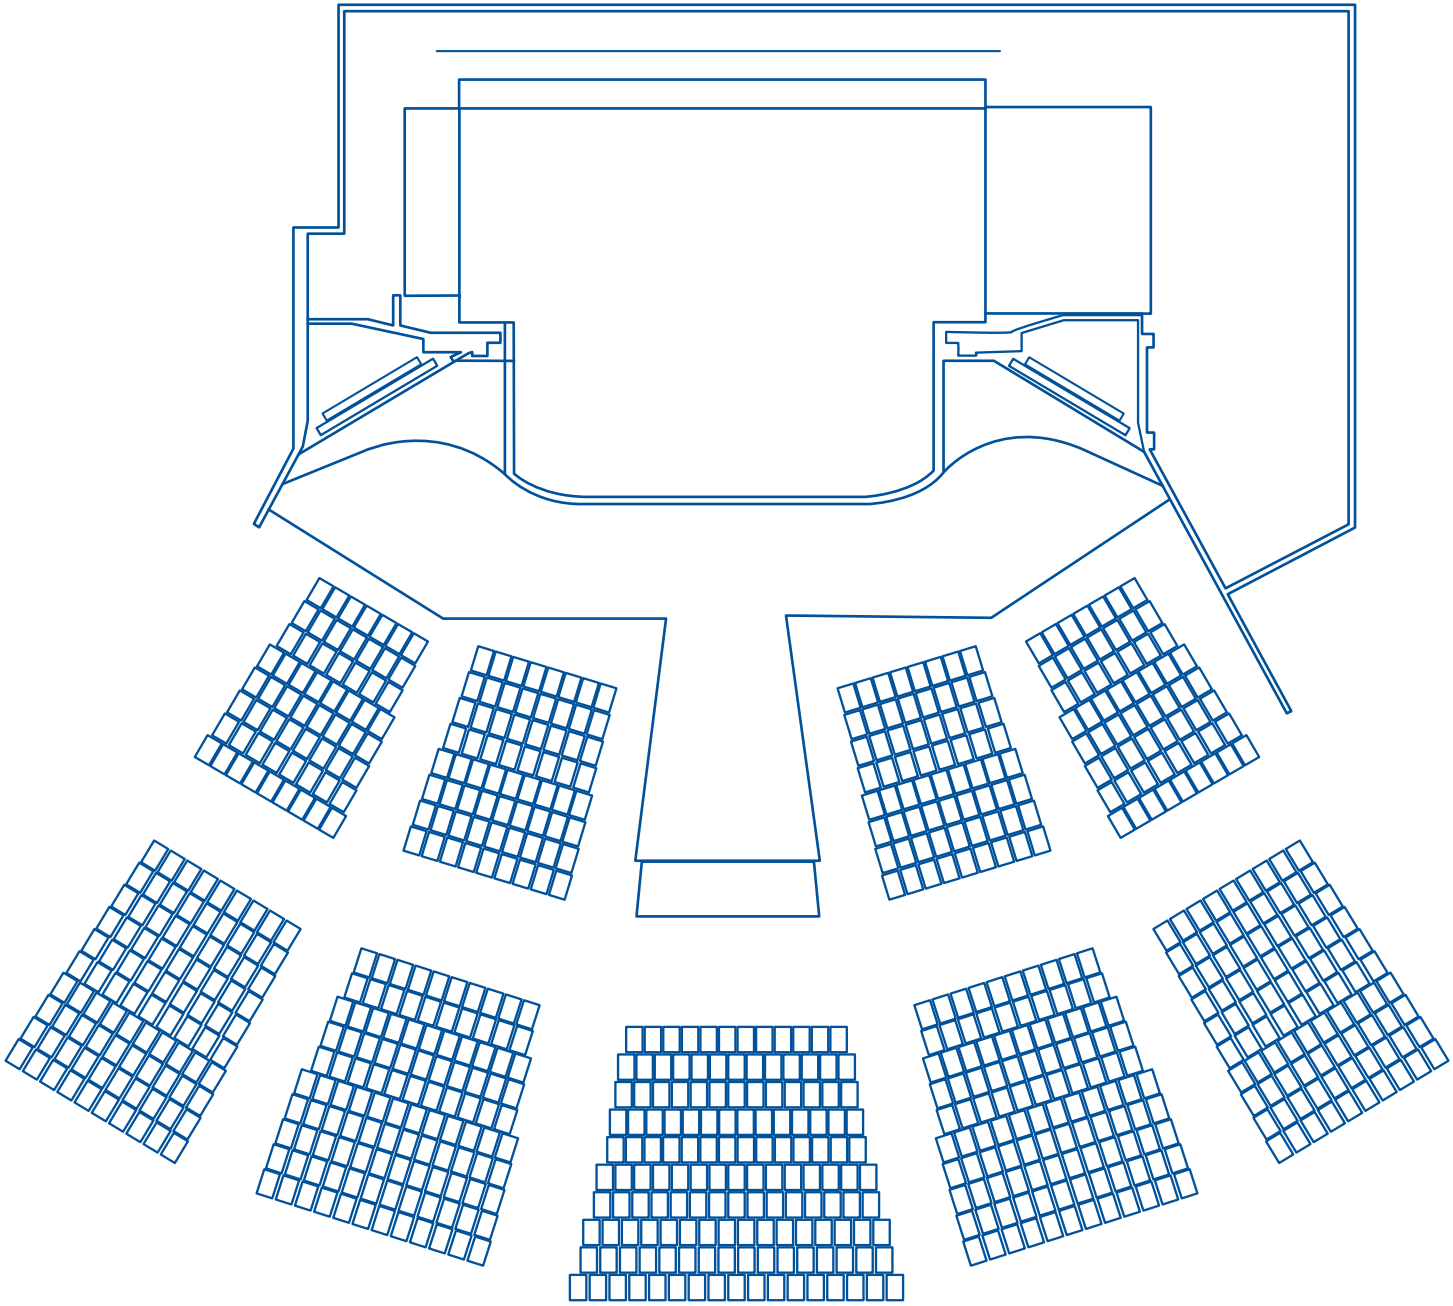

Our Amphitheater Facility Includes

- 8,500 theater-style fixed bench seats

Dimensions of Amphitheater

- Raised stage, 60' wide x 46' deep
- Sound wings: 19' x 19'
- Stage ceiling 30' high at downstage
- Stage ceiling 26' 6" at upstage
- Sound platform location: 120' from center stage
- Spot towers: 16' high, 120' from stage
- Two (2) private dressing rooms with bathroom available
- One (1) private waiting room area
- Accessible for guests with disabilities
- Lighting system available

GREAT AMERICA THEATER

Indoor theater equipped with a complete theatrical sound and lighting system, which is ideal for rear projection presentations. The Great America Theater's amenities include a large, elevated stage, sloping theater-style seating area and excellent acoustics. The house features fully dimming house lights, indoor lobby area and large entrance marquee. This theater also offers a quaint entrance setting which can be used for catering service.

Great America Theater

Type of Theater	Stage Size	Stage Riser	Stage Ceiling	Stage Opening	House Dimensions	House Area	Seating Capacity
Indoor	WxD	HT	HT	WxH	LxD	Sq. Ft.	#
	42' x 40'	4' 6"	27'	42' x 40'	171' x 90'	10,845	950

THEATRE ROYALE

Theatre Royale offers a generous, elevated stage area, which is ideal for front and rear projection presentations. The theatre features full dimming house lights and a sloping, theater-style seating area. It's quaint courtyard entrance area makes a beautiful setting for a continental breakfast service. This theater has been previously used as a teleconferencing and satellite link up venue, as well as dance performance and houses our summer show.